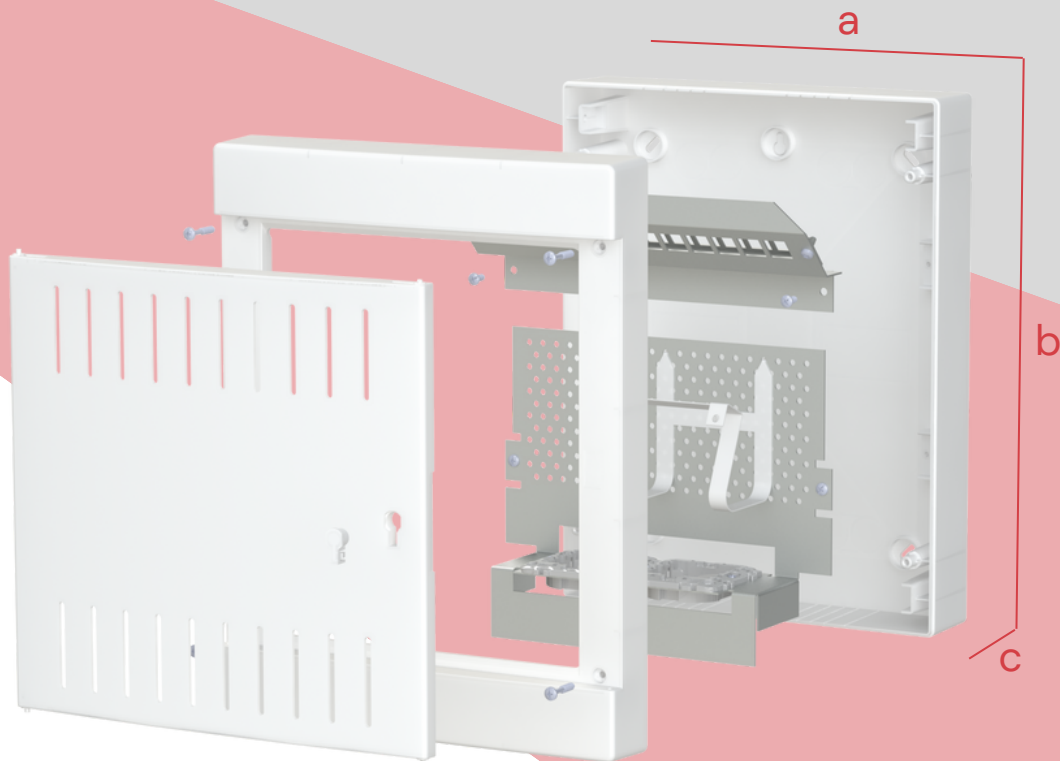

Distribution boxes for multimedia

Characteristics

- Plastic door and base
- Installation: On wall
- In accordance with IEC 60670-1 i IEC 60670-24
- Rated current: up to 63A
- 400V~, class II
- IP40
- Patch Panel 12M, keystone fixing standard
- Mounting plate Tower for distribution box for multimedia
- Modem carrier
- Mounting frame 2M
- Dust protection

Accessory options

- RB13: Lock with key
- RB10: DIN Rail Adapter 35mm 1M
- RB11: DIN Rail Adapter 35mm 2M
- RE11: Additional modem support

RB13

RB10

RB11

RE11

References

Dimensions (abc)

MO44PPPW
275 x 350 x 95